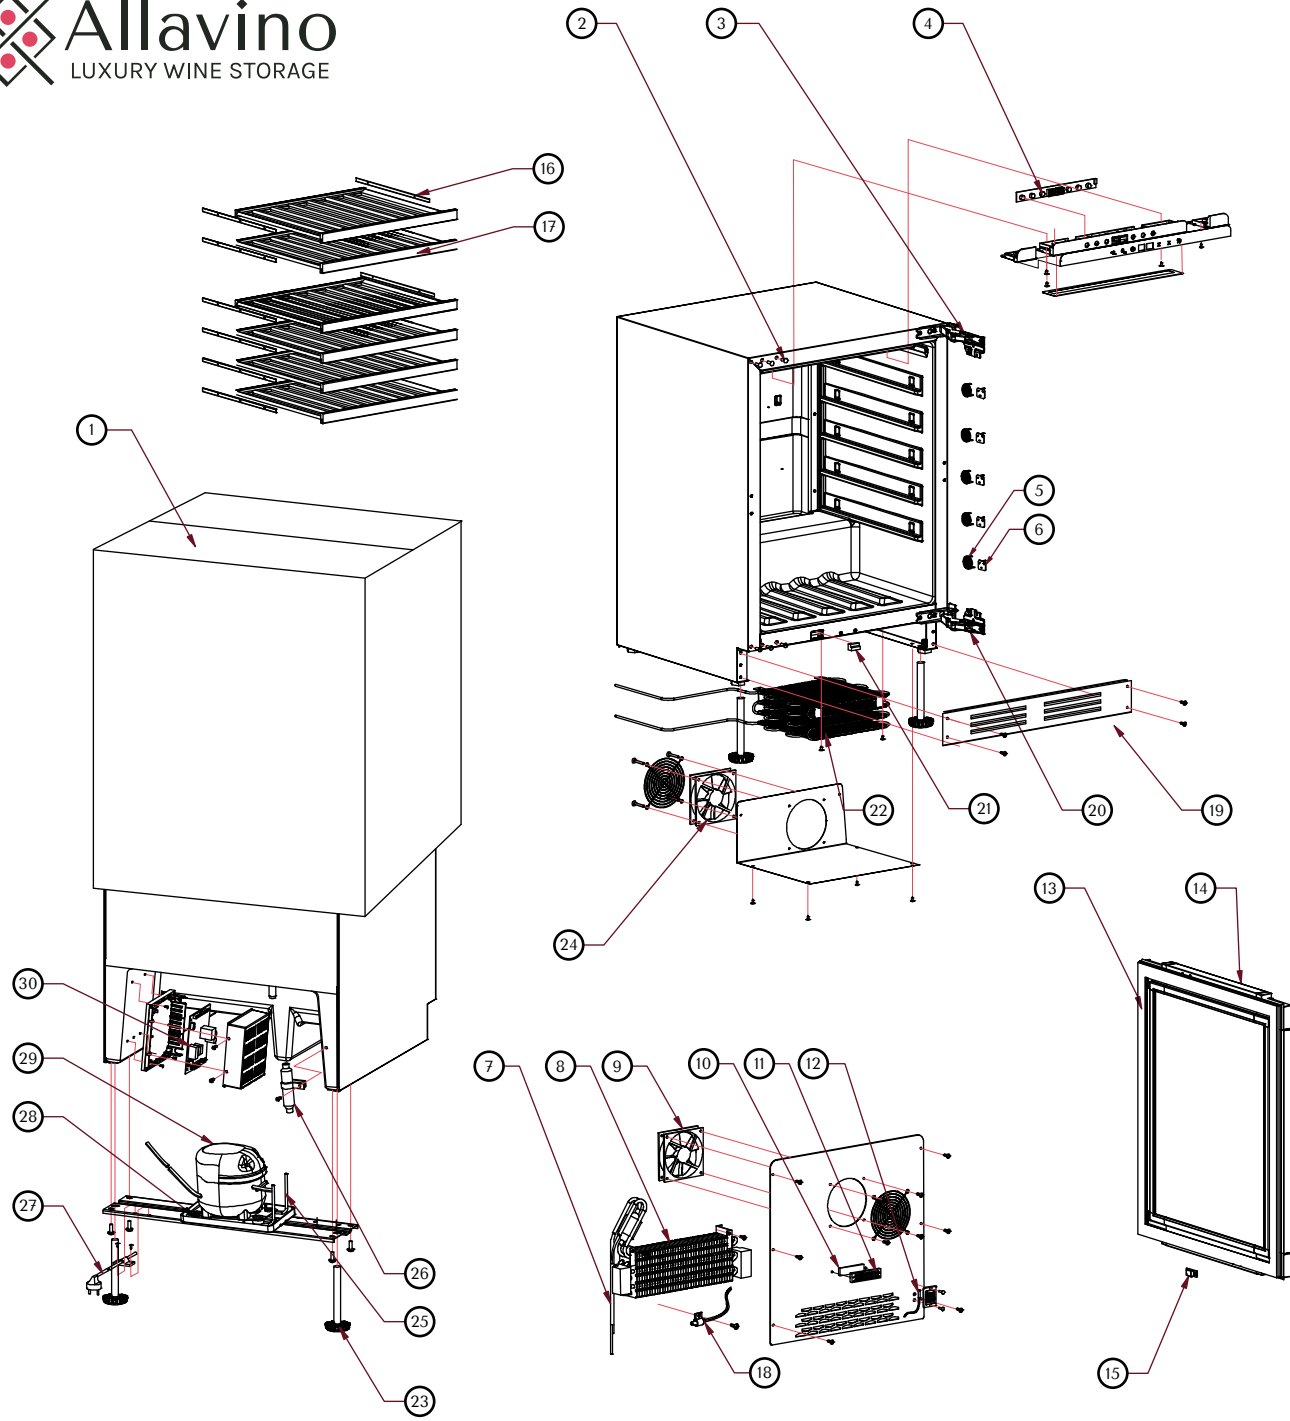

Spare Part List

Revised 11/20/2023

#	PART NUMBER	Part Name	Qty
1	DZ12-4339	VCWR-24PRS-1R Carton Box	1
2	DZ02-0137	M5 Trunk-Nail	12
3	DZ01-1310	K08-A Hettich Door Hinge	1
4	DZ07-0003-330	White Display Board	1
5	DZ02-0294	Round LED Light Cover	12
6	DZ08-0022-1	3 Colors LED Side Light	12
7	DZ19-0190	60 Single Zone Suction Tube	1
8	DZ19-0015-110	60 Evaporator	1
9	DZ03-0118	SAD12025B12L-1225 Fan Motor	1
10	DZ02-0204-110	Charcoal Filter Box	1
11	DZ10-0013	Charcoal Filter	1
12	ZJ09-0025-5-2	Temperature Sensor	1
13	DZ23-0184-2	MZ203 Door Gasket	1
14	ZJ01-0433	Panel Ready Glass Door	1
15	ZJ09-0004-4-3	Magnet	1
16	DZ01-0207	Sliding Roller	12
17	DZ18-0084-1	Sliding Beech Wood Shelf	6
18	ZJ09-0025-3	Evaporator Sensor	1
19	DZ01-1614-110	60 Black Kickplate	1
20	DZ01-1310-1	K08-B Hettich Door Hinge	1
21	ZJ09-0004-4-2	Magnetic Switch	1
22	DZ19-0013	Condenser	1
23	DZ01-1611	M10 Cabinet Leg	4
24	DZ03-0118	SAD12025B12L-1225 Fan Motor	1
25	DZ19-0074	Connecting Pipe	1
26	DZ19-0012	Dryer Filter	1
27	DZ04-0005	Electrical Power Cord	1
28	DZ02-0393-1	Water Container	1
29	WG03-0054	Embraco FMXA6C Compressor	1
30	DZ06-0100-1-1	PCB Board	1